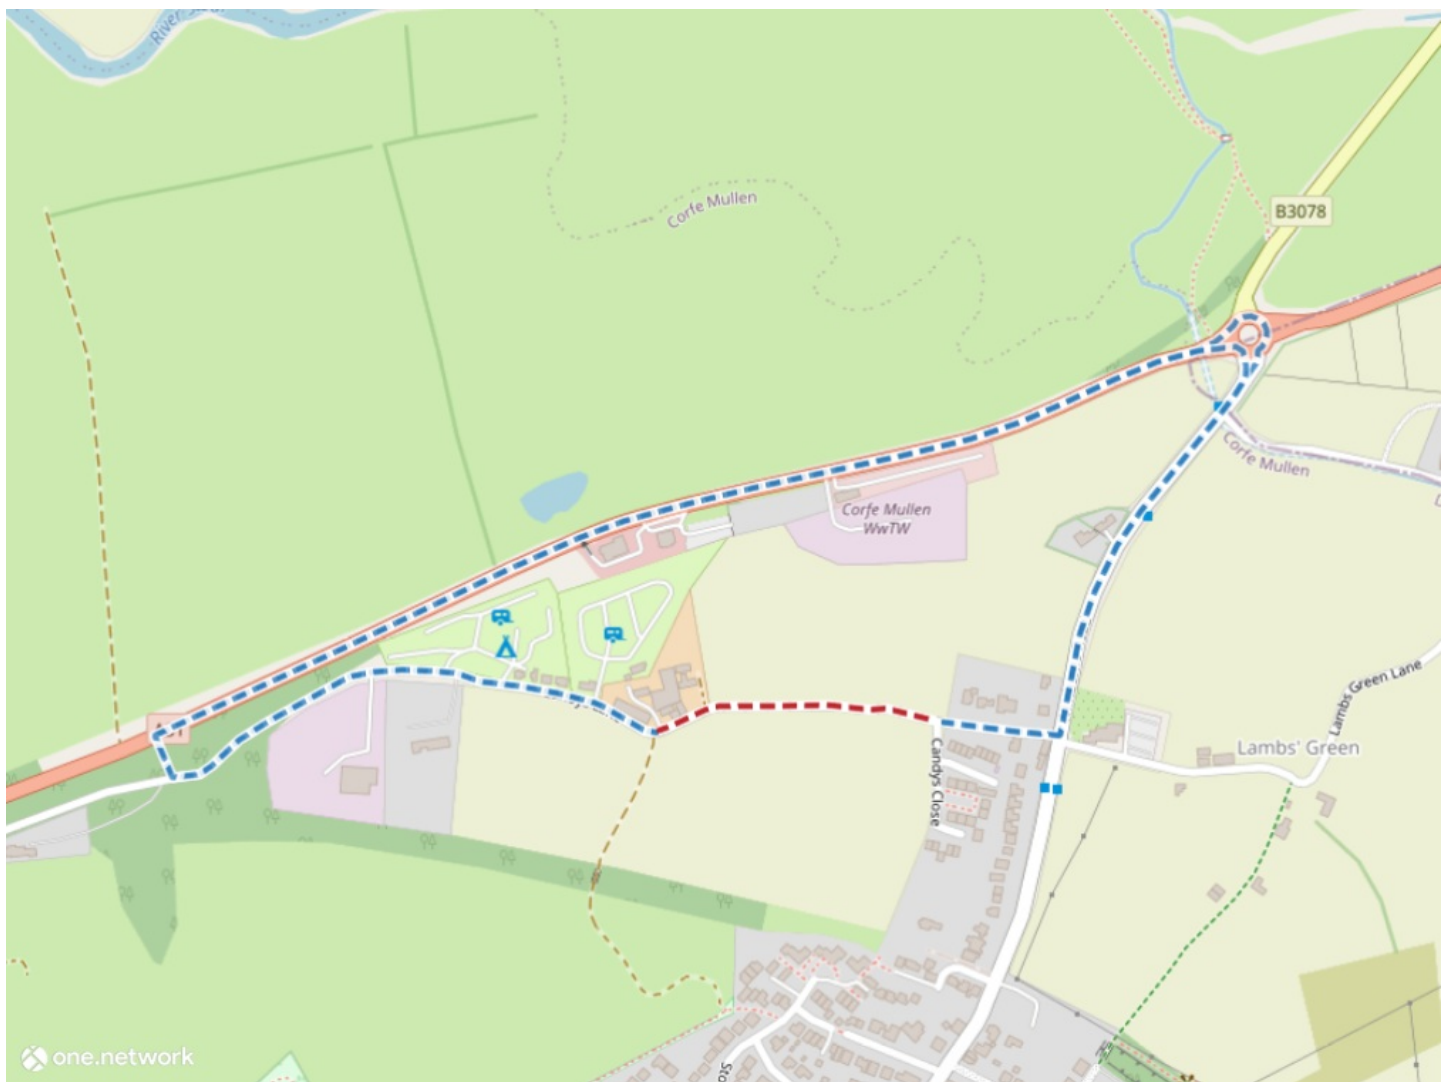

Stakeholder document, dated: 23rd May 2023
Ref: JIE 064.23,

PROPOSED TEMPORARY CLOSURE OF CANDYS LANE, CORFE MULLEN

I have received an application from Openreach to close Candys Lane, Corfe Mullen between Candys Farm and Candys Close, a distance of approximately 260 metres. The closure has been requested to allow Openreach to carry out pole replacement works. These works are programmed to commence from 13th July 2023 until 14th July 2023.

Openreach will publicise the road closure in a number of ways: they will place information boards on the road in this area to inform the travelling public of the works; they will carry out a letter drop to local residents directly affected by the works; and they will sign a vehicular diversion route using the local road network. The following map shows the extent of the closure and the diversion route.

This document is for information only, however if you have any concerns about this proposal, please contact Jamie Igoe, (trafficteam@dorsetcouncil.gov.uk) by 28 June 2023.

View all roadworks in your area - dorsetcouncil.gov.uk/roadworks-events